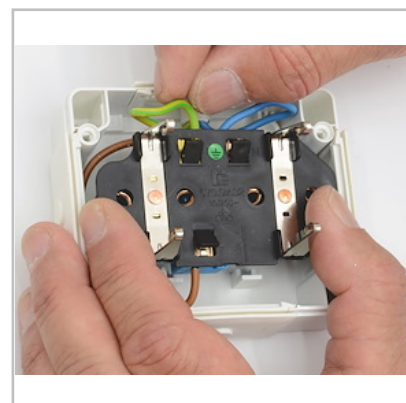

Outdoor Wall Socket, 2 Gang, IP44

Item: 1893208

MALMBERGS

Product information

Outdoor wall socket, childproof with quick connection of terminals. Double connections per phase. Cable entries with self-sealing membranes. Made of thermoplastic. 16A, 250V.

The Nordic range is designed for fast, easy and safe installation. Fire resistant thermoplastic. Nordic is designed to cope with the Nordic conditions in terms of both heat and cold. Quick connection terminal provides a secure and fast connection. Self-sealing membranes for cable entry at top and bottom for reliable sealing under tough conditions. Sockets and switches can be connected together with sealing joint.

Flame retardant UL94-V0.

Specifications

Colour	Polar white
Dims (WxHxD)	60x80x50 mm
Rated voltage	250V
Rated current	16A
IP rating	IP44
Description	2 Gang